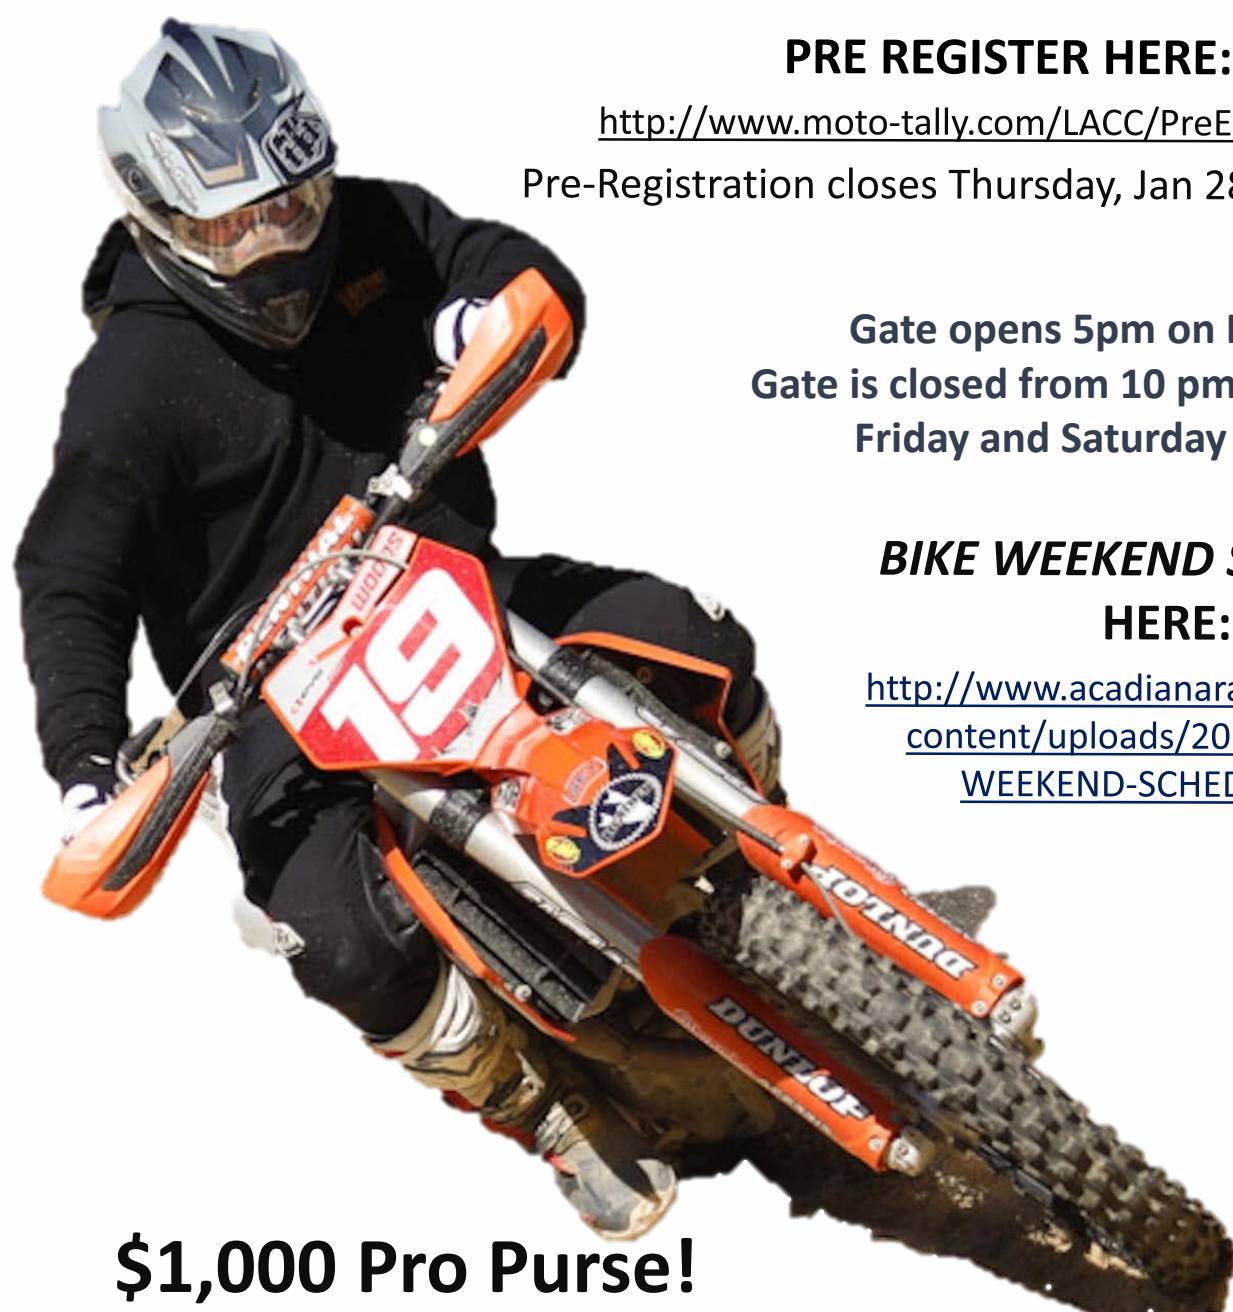

OPEN MX PRACTICE SATURDAY 9 TO 3. \$20

Classes Offered:

Little Kids: Peewee, Beg. PeeWee,

Big Kids/Women: Kids Vet, Beginner Kids Vet, Women, Kids Int, Beginner Kids int & Women 30+.

Main Event: Pro, Expert Open, Sr. A 30+, Sr. A 40+, Int., Novice, Sr. A 50+, Jr. 11-16, Senior B 30+, Senior B 40+, Senior B 50+ Senior 58+ Beginner, Beginner Lites, & Beginner 40+.

PRE REGISTER HERE:

<http://www.moto-tally.com/LACC/PreEntry.aspx>

Pre-Registration closes Thursday, Jan 28th @8 PM.

Gate opens 5pm on Friday.

Gate is closed from 10 pm to 6 am on Friday and Saturday night.

BIKE WEEKEND SCHEDULE HERE:

<http://www.acadianaracing.com/wp-content/uploads/2021/01/BIKE-WEEKEND-SCHEDULE.pdf>

\$1,000 Pro Purse!

1st \$375, 2nd \$250, 3rd \$175, 4th \$125, 5th \$75

ALL CLASSES WILL BE GIVEN TOP 3 TROPHIES, EVERY CLASS WILL RECEIVE HOLSHOT AWARD

- Primitive camping only, take your trash home with you when you leave.
- \$10 gate fee for everyone coming in on Friday/Saturday and Sunday.
6 & under & 60 and over are free.
- Pre-Entry Adult \$42 / Kids entry \$22. Every class scored with Transponder (\$10)
- Pro Pre-Entry \$62, Weekend Pro Entry \$70.
- Weekend Entry Adult \$50 /kids entry \$30. Every class scored with transponder (\$10)
- Adult course roughly 5 miles long with open sandy trails, MX track and flowing single track.